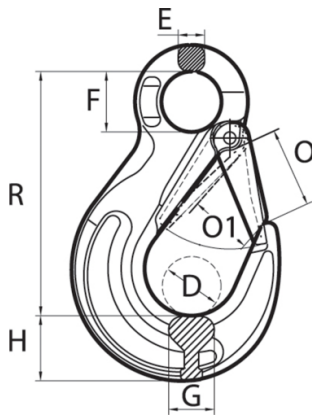

- Overhead Lifting

MATERIAL

- Premium Fine Grain Alloy Steel

[WWW.KITO.CA](http://www.kito.ca) | 1.888.322.KITO (5486)

All specifications, dimensions and drawings are available at www.kito.ca, or call our Customer Service staff for friendly and expert advice on models and options.

2

V10 ALLOY CHAIN
ACCESSORIES

V10 EYE SLING HOOKS WITH LATCH SERIES

DIAGRAM DRAWINGS

V10 EYE SLING HOOKS WITH LATCH SERIES

PRODUCTS SPECIFICATIONS

Product	Manufacturer Part No.	Chain Size Inches	Chain Size mm	Dim D	Dim E	Dim F	Dim G	Dim H	Dim O	Dim O1	Dim R	Lbs. Per Ea.	Working Load Limit (Lbs.)
8917100	CAX06SF	7/32	6	0.709	0.394	0.787	0.650	0.827	0.984	0.748	3.327	0.73	2700
8917200	CAX08SF	9/32 - 5/16	7 - 8	0.945	0.433	0.984	0.748	1.063	1.260	0.984	4.173	1.23	5700
8917400	CAX10SF	3/8	10	1.181	0.630	1.339	1.024	1.299	1.575	1.220	5.157	2.65	8800
8917600	CAX13SF	1/2	13	1.496	0.748	1.693	1.299	1.654	1.890	1.535	6.457	5.18	15000
8917700	CAX16SF	5/8	16	1.732	0.984	1.969	1.575	1.969	2.165	1.772	7.185	8.20	22600
8917800	CAX20SF	3/4	20	2.087	1.063	2.165	1.890	2.126	2.402	2.126	8.071	13.12	35300
8917900	CAX22SF	7/8	22	2.362	1.142	2.362	1.969	2.402	2.795	2.402	8.858	17.35	42700