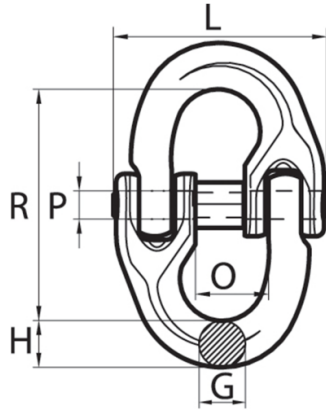

- Link

HEAT TREATMENT

- Quenched and tempered before proof testing

ORIGIN

- Made in Italy

LINK TYPE

- Coupling Link

APPLICATION

- Overhead Lifting

MATERIAL

- Premium Fine Grain Alloy Steel

[WWW.KITO.CA](http://www.kito.ca) | 1.888.322.KITO (5486)

All specifications, dimensions and drawings are available at www.kito.ca, or call our Customer Service staff for friendly and expert advice on models and options.

2

V10 ALLOY CHAIN
ACCESSORIES

V10 COUPLING LINKS SERIES

DIAGRAM DRAWINGS

V10 COUPLING LINKS SERIES

PRODUCTS SPECIFICATIONS

Product	Manufacturer Part No.	Trade Size (Inches)	Trade Size mm	Dim G	Dim H	Dim O	Dim P x L	Dim R	Lbs. Per Ea.	Working Load Limit (Lbs.)
8952900	CLX06	7/32	6	0.299	0.307	0.551	0.19 X 1.54	1.732	0.15	2700.0
8953000	CLX08	5/16	8	0.394	0.453	0.709	0.25 X 2.09	2.421	0.42	5700
8953100	CLX07	9/32	7	0.354	0.3694	0.669	0.24 X 1.85	2.008	0.26	4300
8953210	CLX10	3/8	10	0.496	0.543	0.886	0.32 X 2.48	2.835	0.84	8800
8953300	CLX13	1/2	13	0.657	0.748	1.083	0.39 X 3.11	3.465	1.61	15000
8953400	CLX16	5/8	16	0.827	0.827	1.299	0.55 X 4.17	4.055	3.15	22600
8953510	CLX20	3/4	20	0.925	1.161	1.634	0.63 X 4.96	4.528	5.86	35300
8953610	CLX22	7/8	22	1.063	1.142	1.909	0.63 X 5.75	5.315	8.29	42700