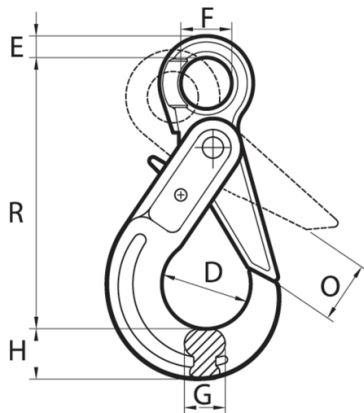

V10 EYE SELF-LOCKING HOOKS SERIES

DIAGRAM DRAWINGS