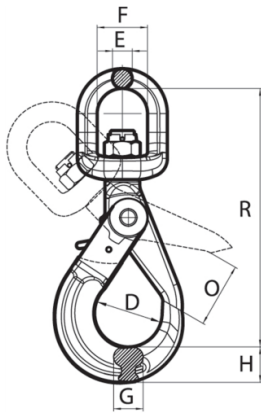

- Overhead Lifting

MATERIAL

- Premium Fine Grain Alloy Steel

WWW.KITO.CA | 1.888.322.KITO (5486)

All specifications, dimensions and drawings are available at www.kito.ca, or call our Customer Service staff for friendly and expert advice on models and options.

2

V10 ALLOY CHAIN
ACCESSORIES

V10 SWIVEL SELF-LOCKING HOOKS SERIES

DIAGRAM DRAWINGS

V10 SWIVEL SELF-LOCKING HOOKS SERIES

PRODUCTS SPECIFICATIONS

Product	Manufacturer Part No.	Chain Size Inches	Chain Size mm	Dim D	Dim E	Dim F	Dim G	Dim H	Dim O	Dim R	Lbs. Per Ea.	Working Load Limit (Lbs.)
8999100	CRGX06	7/32	6	1.377	0.512	1.377	0.630	0.807	1.102	6.229	1.76	2700
8999200	CRGX08	9/32 - 5/16	7 - 8	1.713	0.512	1.378	0.787	1.024	1.339	7.126	2.43	5700
8999400	CRGX10	3/8	10	2.205	0.630	1.654	0.965	1.181	1.772	8.583	4.41	8800
8999600	CRGX13	1/2	13	2.717	0.787	1.929	1.358	1.575	2.028	10.591	8.82	15000
8999700	CRGX16	5/8	16	3.150	0.945	2.362	1.398	1.969	2.362	12.559	14.99	22600

WWW.KITO.CA | 1.888.322.KITO (5486)

All specifications, dimensions and drawings are available at www.kito.ca, or call our Customer Service staff for friendly and expert advice on models and options.

V10 ALLOY CHAIN
ACCESSORIES