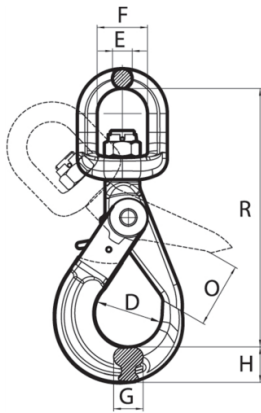

- Overhead Lifting

MATERIAL

- Premium Fine Grain Alloy Steel

[WWW.KITO.CA](http://www.kito.ca) | 1.888.322.KITO (5486)

All specifications, dimensions and drawings are available at www.kito.ca, or call our Customer Service staff for friendly and expert advice on models and options.

2

V10 ALLOY CHAIN
ACCESSORIES

V10 SWIVEL SELF-LOCKING HOOKS SERIES

DIAGRAM DRAWINGS

V10 SWIVEL SELF-LOCKING HOOKS SERIES

PRODUCTS SPECIFICATIONS

| Product | Manufacturer Part No. | Chain Size Inches | Chain Size mm | Dim D | Dim E | Dim F | Dim G | Dim H | Dim O | Dim R | Lbs. Per Ea. | Working Load Limit (Lbs.) |
|---------|-----------------------|-------------------|---------------|-------|-------|-------|-------|-------|-------|--------|--------------|---------------------------|
| 8999100 | CRGX06 | 7/32 | 6 | 1.377 | 0.512 | 1.377 | 0.630 | 0.807 | 1.102 | 6.229 | 1.76 | 2700 |
| 8999200 | CRGX08 | 9/32 - 5/16 | 7 - 8 | 1.713 | 0.512 | 1.378 | 0.787 | 1.024 | 1.339 | 7.126 | 2.43 | 5700 |
| 8999400 | CRGX10 | 3/8 | 10 | 2.205 | 0.630 | 1.654 | 0.965 | 1.181 | 1.772 | 8.583 | 4.41 | 8800 |
| 8999600 | CRGX13 | 1/2 | 13 | 2.717 | 0.787 | 1.929 | 1.358 | 1.575 | 2.028 | 10.591 | 8.82 | 15000 |
| 8999700 | CRGX16 | 5/8 | 16 | 3.150 | 0.945 | 2.362 | 1.398 | 1.969 | 2.362 | 12.559 | 14.99 | 22600 |

WWW.KITO.CA | 1.888.322.KITO (5486)

All specifications, dimensions and drawings are available at www.kito.ca, or call our Customer Service staff for friendly and expert advice on models and options.

V10 ALLOY CHAIN
ACCESSORIES